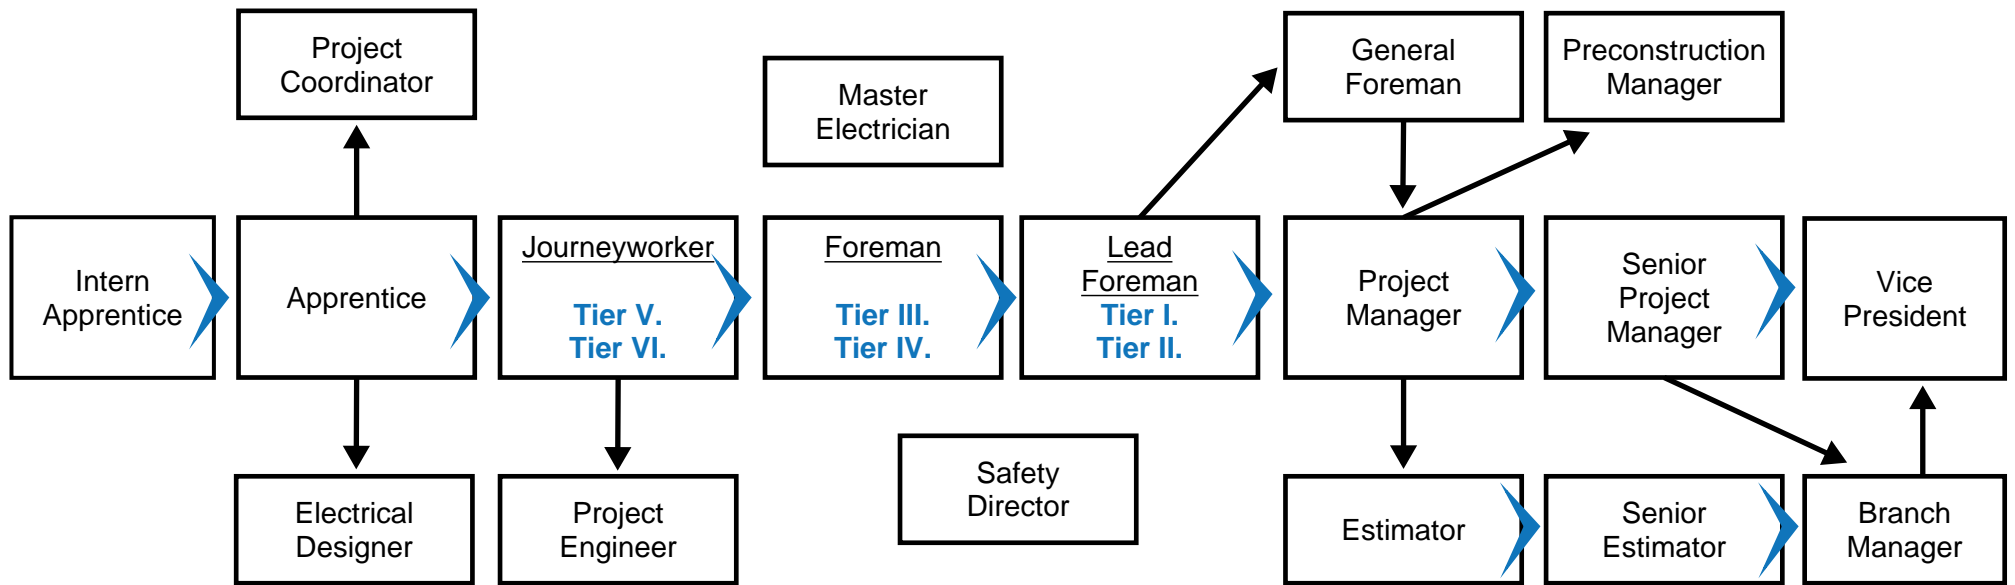

LEC CAREER PATHS

JOURNEYWORKER TIER LEVELS

| <u>Tier VI.</u> | <u>Tier V.</u> | <u>Tier IV.</u> | <u>Tier III.</u> | <u>Tier II.</u> | <u>Tier I.</u> |
|--|--|--|---|---|--|
| <ul style="list-style-type: none"> -Journeyworker license -Not ready to run jobs -Team leader | <ul style="list-style-type: none"> -Able to run jobs -#2 Lead on jobs -Lead team of 1-5 | <ul style="list-style-type: none"> -Complete mid tier jobs efficiently -#2 Lead on larger jobs -Lead team of 5-10 | <ul style="list-style-type: none"> -Complete large tier jobs -Lead and control larger teams up to 20 electricians | <ul style="list-style-type: none"> -Complete large tier jobs efficiently -Able to complete jobs under estimates | <ul style="list-style-type: none"> -Self Sufficient -Complete jobs under estimates consistently -Lead team of 20+ |